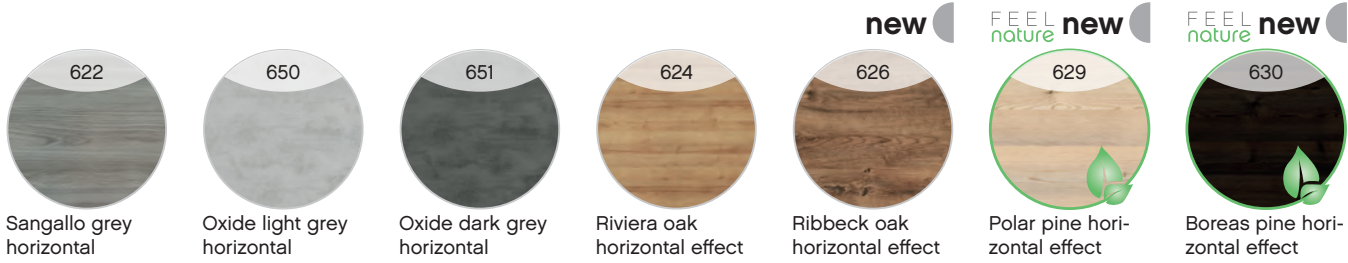

SERIES 6010

Front panel and carcass available in any combination
Handle: see detailed description

front decors PG 1

Melamine top with ABS edge
The décor of the front panel and in the handle gaps are identical

front decors PG 2

MDF with lacquered laminate/lacquered PET film/UV lacquer coating