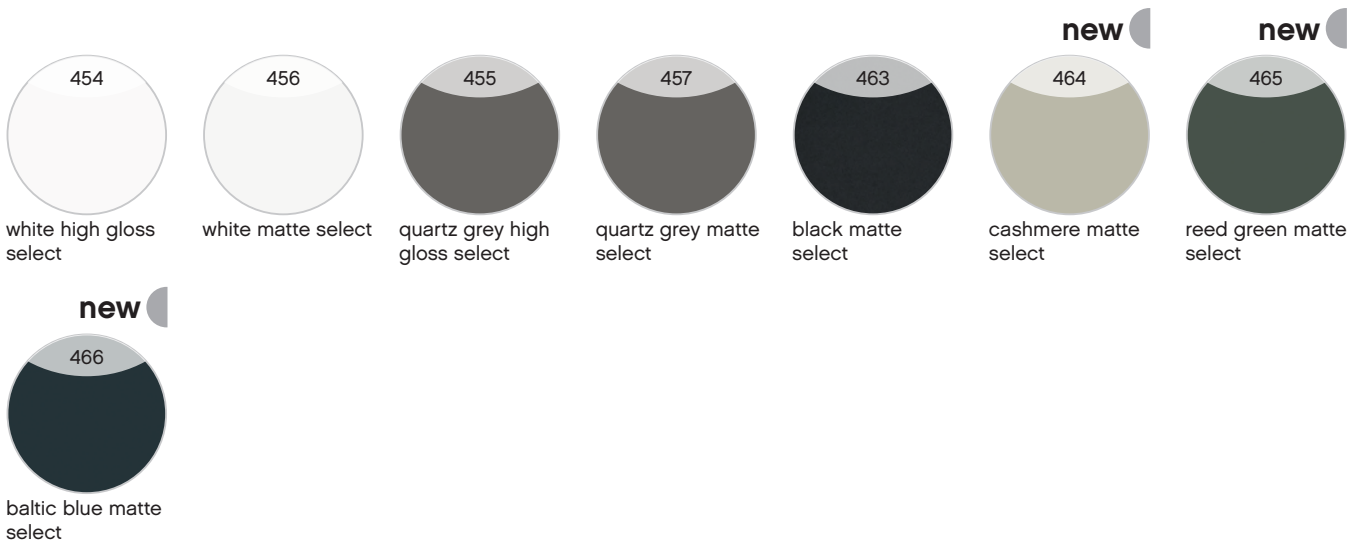

front decors PG 2

Melamine top with synchronous pore and ABS edge