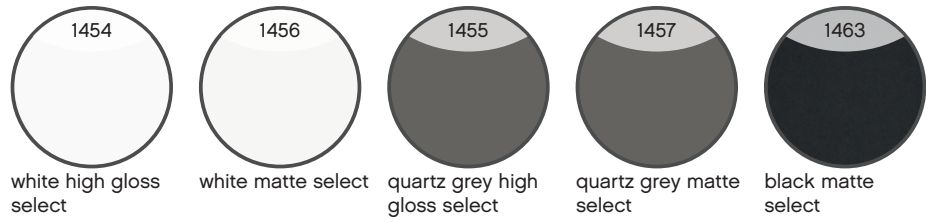

SERIES 6025

front decors PG 3

MDF with lacquered laminate/lacquered PET film/UV lacquer coating
Front without accent groove with handle strip and matching edge in brushed anthracite