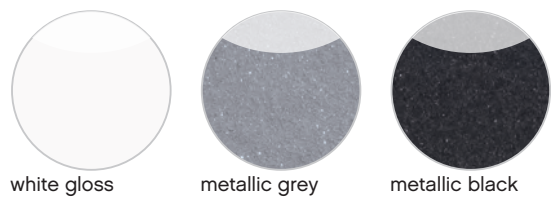

mineral marble washbasins