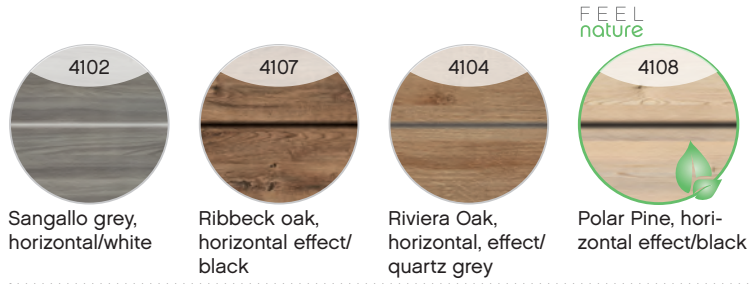

## front decors PG 1

MDF with deep-drawn foil  
Front with accent groove, choose handle style H1 or R1