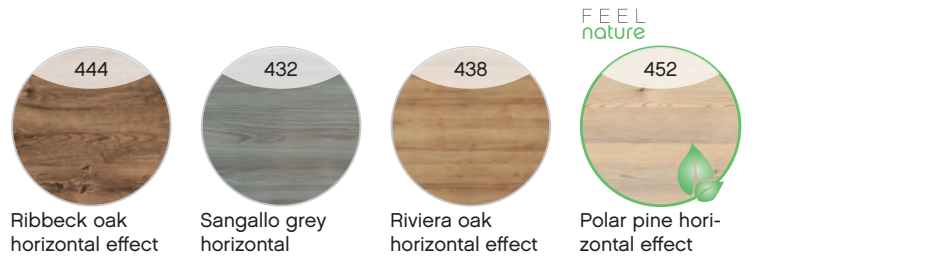

carcass decor