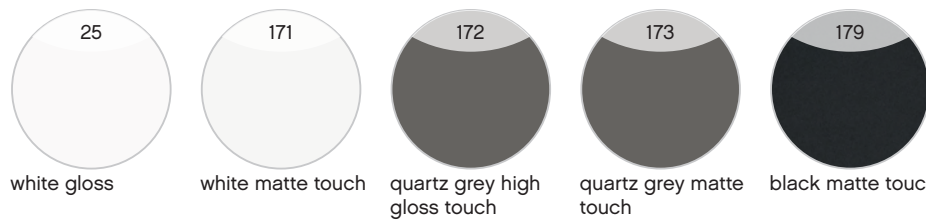

carcass decor