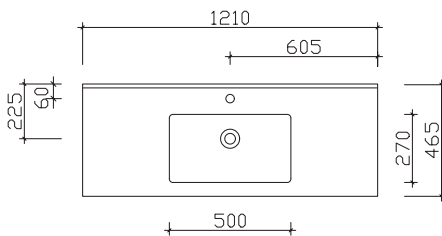

Handle strip and LED profile, matte black

Due to differing door shapes/widths, the handle dimensions/lengths are permanently assigned.

SERIES 6040

product photos

SERIES 6040

Washbasin overview

mineral marble washbasins

Width 710 mm **BME013M71001**

Width 1010 mm **BME013M10101**

Width 1210 mm **BME013M12101**

Width 1210 mm **BMD013M12101**

ceramic washbasins

Width 710 mm **BME003S70001**

Width 1010 mm **BME003S10001**

Width 1210 mm **BME003S12001**

Width 1210 mm **BMD003S12001**

SERIES 6040

mirror cabinet overview

SENE00110

Mirror cabinet single mirrored

	width (mm)
SENE00173	732
SENE00110	1032
SENE00112	1232
SDNE00112	1232

SEEE00110

Mirror cabinet single mirrored incl. LED profile (matte aluminium) and switch/socket

	width (mm)
SENE01073	732
SENE01010	1032
SENE01012	1232
SDNE01012	1232