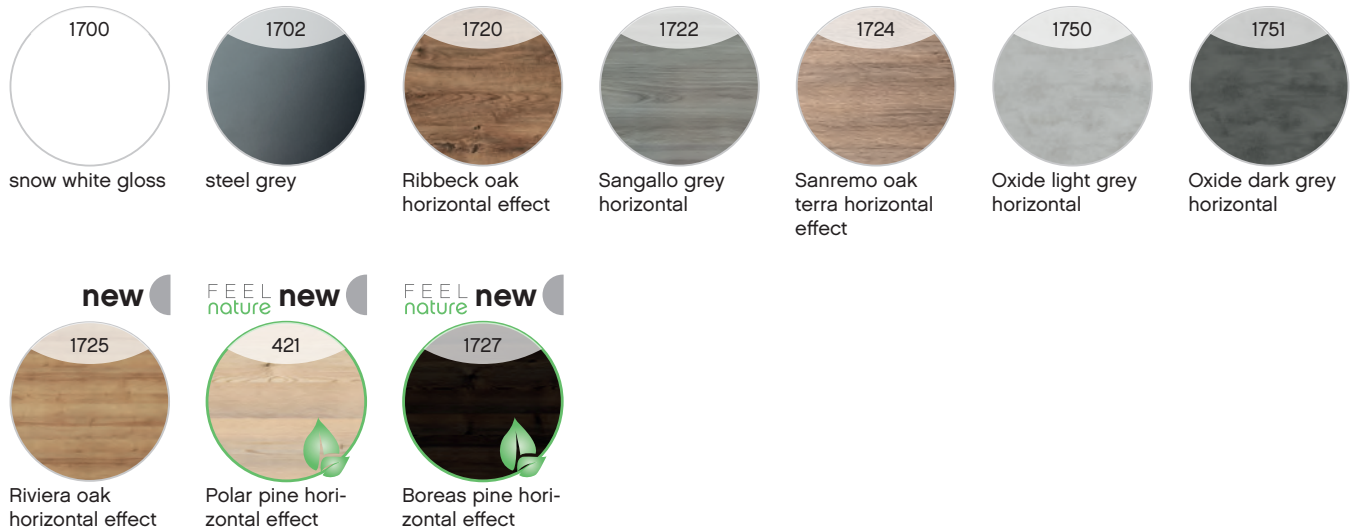

SERIES 6040

MADE IN GERMANY

SERIES 6040

Front panel and carcass available in any combination
Handle: see detailed description

front decors PG 1

Melamine top with ABS edge

front decors PG 2

MDF with lacquered laminate/lacquered PET film/UV lacquer coating

SERIES 6040

front decors PG 2

MDF with deep-drawn foil and synchronous pore

FEEL **new**
nature

1728
Halifax oak, horizontal effect with synchronous pore

Glass fronts

1781
Glass, metallic matte

1780
Glass, white