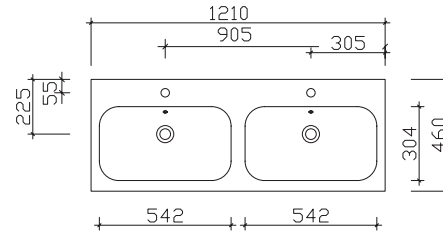

Handle strip and LED profile, matte black

Due to differing door shapes/widths, the handle dimensions/lengths are permanently assigned.

SERIES 6040

product photos

SERIES 6040

Washbasin overview

mineral marble washbasins

Width 710 mm **BME013M71001**

Width 1010 mm **BME013M10101**

Width 1210 mm **BME013M12101**

Width 1210 mm **BMD013M12101**

ceramic washbasins

Width 710 mm **BME003S70001**

Width 1010 mm **BME003S10001**

Width 1210 mm **BME003S12001**

Width 1210 mm **BMD003S12001**

SERIES 6040

mirror cabinet overview

SENE00110

Mirror cabinet single mirrored

	width (mm)
SENE00173	732
SENE00110	1032
SENE00112	1232
SDNE00112	1232

SEEE00110

Mirror cabinet single mirrored incl. LED profile (matte aluminium) and switch/socket

	width (mm)
SENE01073	732
SENE01010	1032
SENE01012	1232
SDNE01012	1232