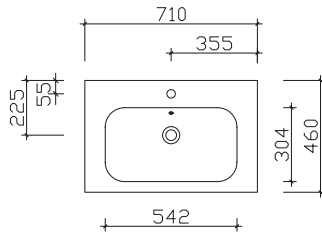

Handle strip and LED profile, matte black

Due to differing door shapes/widths, the handle dimensions/lengths are permanently assigned.

SERIES 6040

product photos

SERIES 6040

Washbasin overview

mineral marble washbasins

Width 710 mm **BME013M71001**

Width 1010 mm **BME013M10101**

Width 1210 mm **BME013M12101**

Width 1210 mm **BMD013M12101**

ceramic washbasins

Width 710 mm **BME003S70001**

Width 1010 mm **BME003S10001**

Width 1210 mm **BME003S12001**

Width 1210 mm **BMD003S12001**

SERIES 6040

mirror cabinet overview

SENE00110

Mirror cabinet single mirrored

	width (mm)
SENE00173	732
SENE00110	1032
SENE00112	1232
SDNE00112	1232

SEEE00110

Mirror cabinet single mirrored incl. LED profile (matte aluminium) and switch/socket

	width (mm)
SENE01073	732
SENE01010	1032
SENE01012	1232
SDNE01012	1232