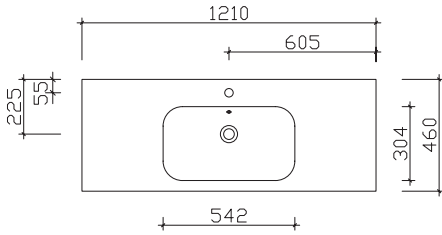

Handle strip and LED profile, matte black

Due to differing door shapes/widths, the handle dimensions/lengths are permanently assigned.

SERIES 6040

product photos

SERIES 6040

Washbasin overview

mineral marble washbasins

Width 710 mm **BME013M71001**

Width 1010 mm **BME013M10101**

Width 1210 mm **BME013M12101**

Width 1210 mm **BMD013M12101**

ceramic washbasins

Width 710 mm **BME003S70001**

Width 1010 mm **BME003S10001**

Width 1210 mm **BME003S12001**

Width 1210 mm **BMD003S12001**

SERIES 6040

mirror cabinet overview

SENE00110

Mirror cabinet single mirrored

	width (mm)
SENE00173	732
SENE00110	1032
SENE00112	1232
SDNE00112	1232

SEEE00110

Mirror cabinet single mirrored incl. LED profile (matte aluminium) and switch/socket

	width (mm)
SENE01073	732
SENE01010	1032
SENE01012	1232
SDNE01012	1232