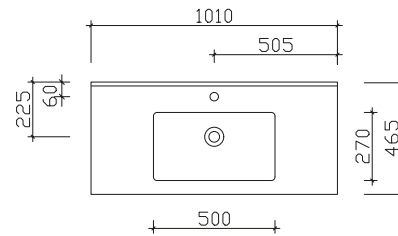

Handle strip and LED profile, matte black

Due to differing door shapes/widths, the handle dimensions/lengths are permanently assigned.

SERIES 6040

product photos

SERIES 6040

Washbasin overview

mineral marble washbasins

Width 710 mm **BME013M71001**

Width 1010 mm **BME013M10101**

Width 1210 mm **BME013M12101**

Width 1210 mm **BMD013M12101**

ceramic washbasins

Width 710 mm **BME003S70001**

Width 1010 mm **BME003S10001**

Width 1210 mm **BME003S12001**

Width 1210 mm **BMD003S12001**

SERIES 6040

mirror cabinet overview

SENE00110

Mirror cabinet single mirrored

	width (mm)
SENE00173	732
SENE00110	1032
SENE00112	1232
SDNE00112	1232

SEEE00110

Mirror cabinet single mirrored incl. LED profile (matte aluminium) and switch/socket

	width (mm)
SENE01073	732
SENE01010	1032
SENE01012	1232
SDNE01012	1232