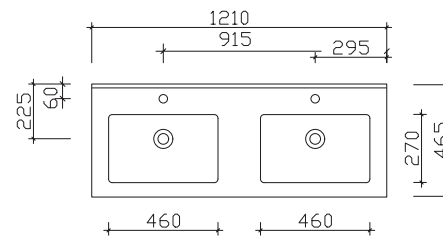

Handle strip and LED profile, matte black

Due to differing door shapes/widths, the handle dimensions/lengths are permanently assigned.

SERIES 6040

product photos

SERIES 6040

Washbasin overview

mineral marble washbasins

Width 710 mm **BME013M71001**

Width 1010 mm **BME013M10101**

Width 1210 mm **BME013M12101**

Width 1210 mm **BMD013M12101**

ceramic washbasins

Width 710 mm **BME003S70001**

Width 1010 mm **BME003S10001**

Width 1210 mm **BME003S12001**

Width 1210 mm **BMD003S12001**

SERIES 6040

mirror cabinet overview

SENE00110

Mirror cabinet single mirrored

	width (mm)
SENE00173	732
SENE00110	1032
SENE00112	1232
SDNE00112	1232

SEEE00110

Mirror cabinet single mirrored incl. LED profile (matte aluminium) and switch/socket

	width (mm)
SENE01073	732
SENE01010	1032
SENE01012	1232
SDNE01012	1232