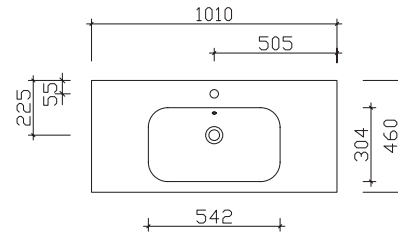

Handle strip and LED profile, matte black

Due to differing door shapes/widths, the handle dimensions/lengths are permanently assigned.

SERIES 6040

product photos

SERIES 6040

Washbasin overview

mineral marble washbasins

Width 710 mm **BME013M71001**

Width 1010 mm **BME013M10101**

Width 1210 mm **BME013M12101**

Width 1210 mm **BMD013M12101**

ceramic washbasins

Width 710 mm **BME003S70001**

Width 1010 mm **BME003S10001**

Width 1210 mm **BME003S12001**

Width 1210 mm **BMD003S12001**

SERIES 6040

mirror cabinet overview

SENE00110

Mirror cabinet single mirrored

	width (mm)
SENE00173	732
SENE00110	1032
SENE00112	1232
SDNE00112	1232

SEEE00110

Mirror cabinet single mirrored incl. LED profile (matte aluminium) and switch/socket

	width (mm)
SENE01073	732
SENE01010	1032
SENE01012	1232
SDNE01012	1232