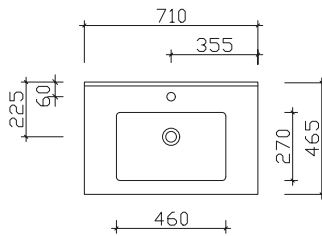

Width 710 mm **BME013M71001**

Width 1010 mm **BME013M10101**

Width 1210 mm **BME013M12101**

Width 1210 mm **BMD013M12101**

ceramic washbasins

Width 710 mm **BME003S70001**

Width 1010 mm **BME003S10001**

Width 1210 mm **BME003S12001**

Width 1210 mm **BMD003S12001**

SERIES 6040

mirror cabinet overview

SENE00110

Mirror cabinet single mirrored

	width (mm)
SENE00173	732
SENE00110	1032
SENE00112	1232
SDNE00112	1232

SEEE00110

Mirror cabinet single mirrored incl. LED profile (matte aluminium) and switch/socket

	width (mm)
SEEE00173	732
SEEE00110	1032
SEEE00112	1232
SDEE00112	1232

SENE00210

Mirror cabinet single mirrored and open storage compartment with shelf (matte aluminium)

	width (mm)
SENE00273	732
SENE00210	1032
SENE00212	1232
SDNE00212	1232

	width (mm)
SENE01073	732
SENE01010	1032
SENE01012	1232
SDNE01012	1232