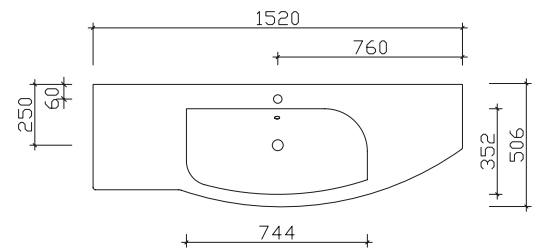

SERIES 7005

product photos

SERIES 7005

Washbasin overview

mineral marble washbasins

Width 845 mm RD-MMWTR65-845

Width 1236 mm RD-MMWTR65-1236

Width 1548 mm RD-MMWTR65-1548

Width 1548 mm RD-MMWTR65-1548-R

glass washbasins

Width 1520 mm GWTR65-1510-L

Width 1520 mm GWTR65-1510-R

SERIES 7005

mirror cabinet overview

RD-SPS 01

Mirror cabinet incl. LED lighting in the glass cornice base

	width (mm)
RD-SPS 01	800
RD-SPS 02	1200
RD-SPS 03	1500

RD-SPS 06

Mirror cabinet with integrated LED lighting in the doors

	width (mm)
RD-SPS 04	800
RD-SPS 05	1200
RD-SPS 06	1500

RD-SPS 19

Mirror cabinet incl. LED lights in canopy

	width (mm)
RD-SPS 19	800
RD-SPS 20	1220
RD-SPS 21-L	1500
RD-SPS 21-R	1500