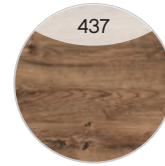

437
Ribbeck oak horizontal effect