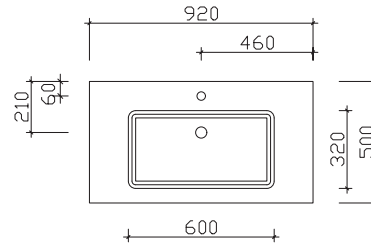

mineral marble washbasins

Width 780 mm **BME015M78001**

Width 920 mm **BME015M92001**

Width 1220 mm **BME015M12201**

Width 1530 mm **BMD015M15301**

glass washbasins

Width 770 mm **BME014G77003 / BME014G77005**

Width 920 mm **BME014G92003 / BME014G92005**

Width 1220 mm **BME014G12203 / BME014G12205**

Width 1520 mm **BMD014G15203 / BMD014G15205**

SERIES 7040

Washbasin overview

Solid Surface washbasins

Width 780 mm **BME015F78002**

Width 920 mm **BME015F92002**

Width 1220 mm **BME015F12202**

Width 1530 mm **BMD015F15302**

SERIES 7040

mirror cabinet overview

SDEDS3515

Mirror cabinet double mirrored LEDplus-compatible light profile for interior illumination and joint lighting

	width (mm)
SEEDS3580	804
SEEDS3590	904
SEEDS3512	1204
SDEDS3515	1504