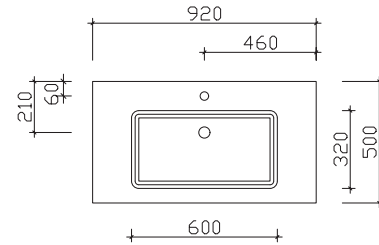

mineral marble washbasins

Width 780 mm **BME015M78001**

Width 920 mm **BME015M92001**

Width 1220 mm **BME015M12201**

Width 1530 mm **BMD015M15301**

glass washbasins

Width 770 mm **BME014G77003 / BME014G77005**

Width 920 mm **BME014G92003 / BME014G92005**

Width 1220 mm **BME014G12203 / BME014G12205**

Width 1520 mm **BMD014G15203 / BMD014G15205**

SERIES 7040

Washbasin overview

Solid Surface washbasins

Width 780 mm **BME015F78002**

	width (mm)
SEEDS3580	804
SEEDS3590	904
SEEDS3512	1204
SDEDS3515	1504