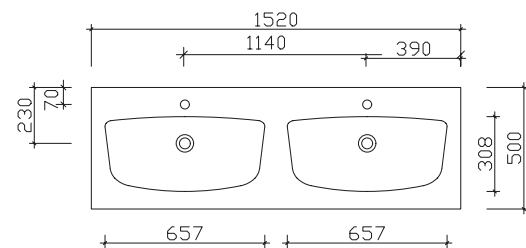

mineral marble washbasins

Width 780 mm **BME015M78001**

Width 920 mm **BME015M92001**

Width 1220 mm **BME015M12201**

Width 1530 mm **BMD015M15301**

glass washbasins

Width 770 mm **BME014G77003 / BME014G77005**

Width 920 mm **BME014G92003 / BME014G92005**

Width 1220 mm **BME014G12203 / BME014G12205**

Width 1520 mm **BMD014G15203 / BMD014G15205**

SERIES 7040

Washbasin overview

Solid Surface washbasins

Width 780 mm **BME015F78002**

	width (mm)
SEEDS3580	804
SEEDS3590	904
SEEDS3512	1204
SDEDS3515	1504