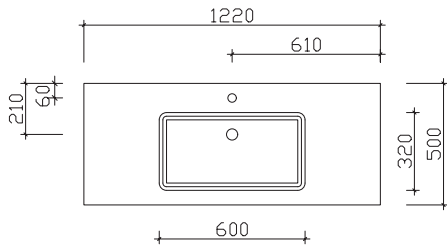

mineral marble washbasins

Width 780 mm **BME015M78001**

Width 920 mm **BME015M92001**

Width 1220 mm **BME015M12201**

Width 1530 mm **BMD015M15301**

glass washbasins

Width 770 mm **BME014G77003 / BME014G77005**

Width 920 mm **BME014G92003 / BME014G92005**

Width 1220 mm **BME014G12203 / BME014G12205**

Width 1520 mm **BMD014G15203 / BMD014G15205**

SERIES 7040

Washbasin overview

Solid Surface washbasins

Width 780 mm **BME015F78002**

Width 920 mm **BME015F92002**

Width 1220 mm **BME015F12202**

Width 1530 mm **BMD015F15302**

SERIES 7040

mirror cabinet overview

SDEDS3515

Mirror cabinet double mirrored LEDplus-compatible light profile for interior illumination and joint lighting

	width (mm)
SEEDS3580	804
SEEDS3590	904
SEEDS3512	1204
SDEDS3515	1504