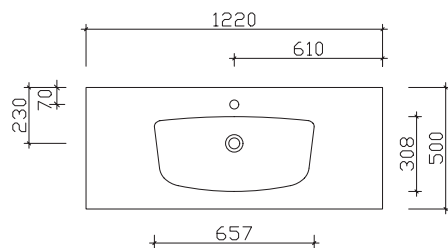

mineral marble washbasins

Width 780 mm **BME015M78001**

Width 920 mm **BME015M92001**

Width 1220 mm **BME015M12201**

Width 1530 mm **BMD015M15301**

glass washbasins

Width 770 mm **BME014G77003 / BME014G77005**

Width 920 mm **BME014G92003 / BME014G92005**

Width 1220 mm **BME014G12203 / BME014G12205**

Width 1520 mm **BMD014G15203 / BMD014G15205**

SERIES 7040

Washbasin overview

Solid Surface washbasins

Width 780 mm **BME015F78002**

	width (mm)
SEEDS3580	804
SEEDS3590	904
SEEDS3512	1204
SDEDS3515	1504