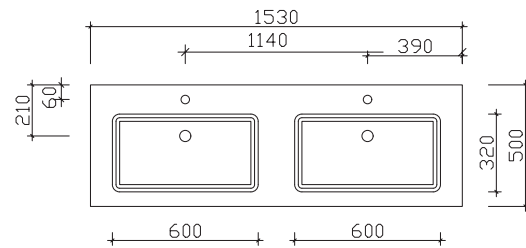

mineral marble washbasins

Width 780 mm **BME015M78001**

Width 920 mm **BME015M92001**

Width 1220 mm **BME015M12201**

Width 1530 mm **BMD015M15301**

glass washbasins

Width 770 mm **BME014G77003 / BME014G77005**

Width 920 mm **BME014G92003 / BME014G92005**

Width 1220 mm **BME014G12203 / BME014G12205**

Width 1520 mm **BMD014G15203 / BMD014G15205**

SERIES 7040

Washbasin overview

Solid Surface washbasins

Width 780 mm **BME015F78002**

	width (mm)
SEEDS3580	804
SEEDS3590	904
SEEDS3512	1204
SDEDS3515	1504