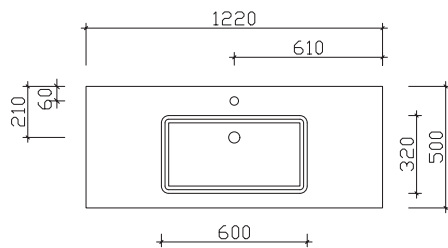

mineral marble washbasins

Width 780 mm **BME015M78001**

Width 920 mm **BME015M92001**

Width 1220 mm **BME015M12201**

Width 1530 mm **BMD015M15301**

glass washbasins

Width 770 mm **BME014G77003 / BME014G77005**

Width 920 mm **BME014G92003 / BME014G92005**

Width 1220 mm **BME014G12203 / BME014G12205**

Width 1520 mm **BMD014G15203 / BMD014G15205**

SERIES 7040

Washbasin overview

Solid Surface washbasins

Width 780 mm **BME015F78002**

	width (mm)
SEEDS3580	804
SEEDS3590	904
SEEDS3512	1204
SDEDS3515	1504