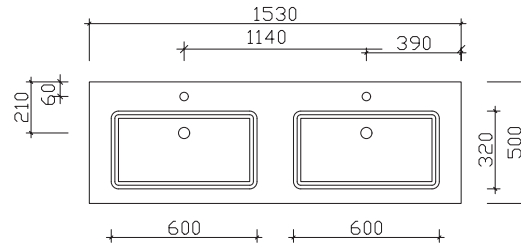

mineral marble washbasins

Width 780 mm **BME015M78001**

Width 920 mm **BME015M92001**

Width 1220 mm **BME015M12201**

Width 1530 mm **BMD015M15301**

glass washbasins

Width 770 mm **BME014G77003 / BME014G77005**

Width 920 mm **BME014G92003 / BME014G92005**

Width 1220 mm **BME014G12203 / BME014G12205**

Width 1520 mm **BMD014G15203 / BMD014G15205**

SERIES 7040

Washbasin overview

Solid Surface washbasins

Width 780 mm **BME015F78002**

Width 920 mm **BME015F92002**

Width 1220 mm **BME015F12202**

Width 1530 mm **BMD015F15302**

SERIES 7040

mirror cabinet overview

SDEDS3515

Mirror cabinet double mirrored LEDplus-compatible light profile for interior illumination and joint lighting

	width (mm)
SEEDS3580	804
SEEDS3590	904
SEEDS3512	1204
SDEDS3515	1504