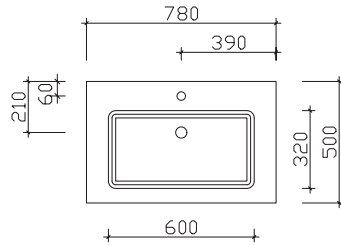

mineral marble washbasins

Width 780 mm **BME015M78001**

Width 920 mm **BME015M92001**

Width 1220 mm **BME015M12201**

Width 1530 mm **BMD015M15301**

glass washbasins

Width 770 mm **BME014G77003 / BME014G77005**

Width 920 mm **BME014G92003 / BME014G92005**

Width 1220 mm **BME014G12203 / BME014G12205**

Width 1520 mm **BMD014G15203 / BMD014G15205**

SERIES 7040

Washbasin overview

Solid Surface washbasins

Width 780 mm **BME015F78002**

	width (mm)
SEEDS3580	804
SEEDS3590	904
SEEDS3512	1204
SDEDS3515	1504