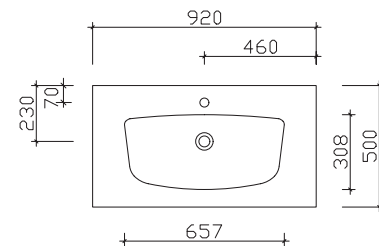

mineral marble washbasins

Width 780 mm **BME015M78001**

Width 920 mm **BME015M92001**

Width 1220 mm **BME015M12201**

Width 1530 mm **BMD015M15301**

glass washbasins

Width 770 mm **BME014G77003 / BME014G77005**

Width 920 mm **BME014G92003 / BME014G92005**

Width 1220 mm **BME014G12203 / BME014G12205**

Width 1520 mm **BMD014G15203 / BMD014G15205**

SERIES 7040

Washbasin overview

Solid Surface washbasins

Width 780 mm **BME015F78002**

	width (mm)
SEEDS3580	804
SEEDS3590	904
SEEDS3512	1204
SDEDS3515	1504