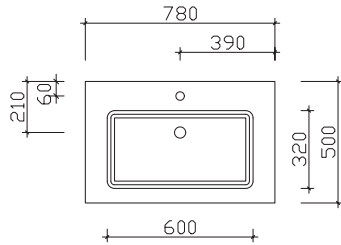

mineral marble washbasins

Width 780 mm **BME015M78001**

Width 920 mm **BME015M92001**

Width 1220 mm **BME015M12201**

Width 1530 mm **BMD015M15301**

glass washbasins

Width 770 mm **BME014G77003 / BME014G77005**

Width 920 mm **BME014G92003 / BME014G92005**

Width 1220 mm **BME014G12203 / BME014G12205**

Width 1520 mm **BMD014G15203 / BMD014G15205**

SERIES 7040

Washbasin overview

Solid Surface washbasins

Width 780 mm **BME015F78002**

Width 920 mm **BME015F92002**

Width 1220 mm **BME015F12202**

Width 1530 mm **BMD015F15302**

SERIES 7040

mirror cabinet overview

SDEDS3515

Mirror cabinet double mirrored LEDplus-compatible light profile for interior illumination and joint lighting

	width (mm)
SEEDS3580	804
SEEDS3590	904
SEEDS3512	1204
SDEDS3515	1504