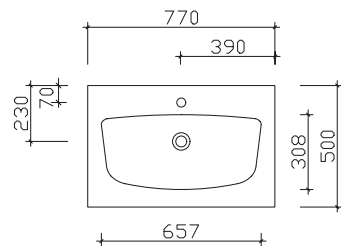

mineral marble washbasins

Width 780 mm **BME015M78001**

Width 920 mm **BME015M92001**

Width 1220 mm **BME015M12201**

Width 1530 mm **BMD015M15301**

glass washbasins

Width 770 mm **BME014G77003 / BME014G77005**

Width 920 mm **BME014G92003 / BME014G92005**

Width 1220 mm **BME014G12203 / BME014G12205**

Width 1520 mm **BMD014G15203 / BMD014G15205**

SERIES 7040

Washbasin overview

Solid Surface washbasins

Width 780 mm **BME015F78002**

	width (mm)
SEEDS3580	804
SEEDS3590	904
SEEDS3512	1204
SDEDS3515	1504