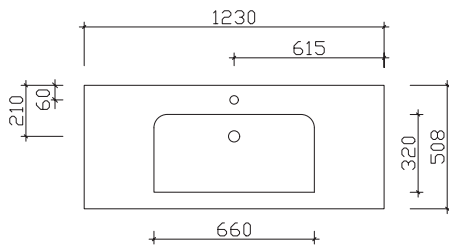

Washbasin overview

mineral marble washbasins

Width 644 mm **BL-MMWT57-640**

Width 920 mm **BL-MMWT 57-900**

Width 1230 mm **BL-MMWT 57-1210**

Width 1478 mm **BL-MMDWT 57-1460**

glass washbasins

Width 610 mm **BME015G61003**

width 900 mm **BME017G90003**

Width 1210 mm **BME017G12103**

Width 1460 mm **BMD017G14603**

mirror cabinet overview

BL-SPS 07

Mirror cabinet, incl. LED lighting in canopy

BL-SPS 16

mirror cabinet incl. canopy with in-built LED lighting