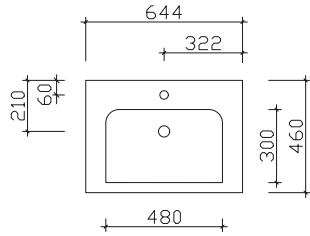

optiwhite

handles

A2 model
chrome gloss

Z1 model
chrome gloss

V2 model
Black matte

Due to differing door shapes/widths, the handle dimensions/lengths are permanently assigned.

product photos

BALTO

Washbasin overview

mineral marble washbasins

Width 644 mm **BL-MMWT57-640**

Width 920 mm **BL-MMWT 57-900**

Width 1230 mm **BL-MMWT 57-1210**

Width 1478 mm **BL-MMDWT 57-1460**

glass washbasins

Width 610 mm **BME015G61003**