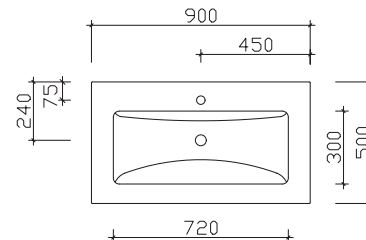

Washbasin overview

mineral marble washbasins

Width 644 mm **BL-MMWT57-640**

Width 920 mm **BL-MMWT 57-900**

Width 1230 mm **BL-MMWT 57-1210**

Width 1478 mm **BL-MMDWT 57-1460**

glass washbasins

Width 610 mm **BME015G61003**

width 900 mm **BME017G90003**

Width 1210 mm **BME017G12103**

Width 1460 mm **BMD017G14603**

mirror cabinet overview

BL-SPS 07

Mirror cabinet, incl. LED lighting in canopy

BL-SPS 16

mirror cabinet incl. canopy with in-built LED lighting