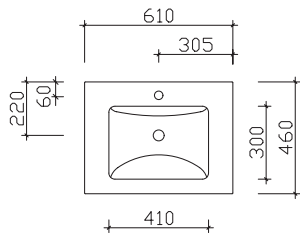

Washbasin overview

mineral marble washbasins

Width 644 mm **BL-MMWT57-640**

Width 920 mm **BL-MMWT 57-900**

Width 1230 mm **BL-MMWT 57-1210**

Width 1478 mm **BL-MMDWT 57-1460**

glass washbasins

Width 610 mm **BME015G61003**

width 900 mm **BME017G90003**

Width 1210 mm **BME017G12103**

Width 1460 mm **BMD017G14603**

mirror cabinet overview

BL-SPS 07

Mirror cabinet, incl. LED lighting in canopy

BL-SPS 16

mirror cabinet incl. canopy with in-built LED lighting