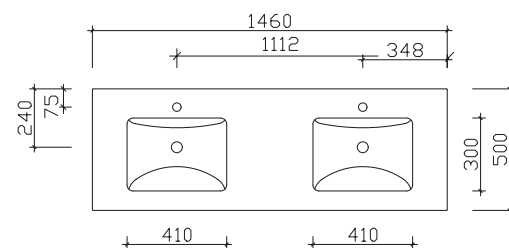

Washbasin overview

mineral marble washbasins

Width 644 mm **BL-MMWT57-640**

Width 920 mm **BL-MMWT 57-900**

Width 1230 mm **BL-MMWT 57-1210**

Width 1478 mm **BL-MMDWT 57-1460**

glass washbasins

Width 610 mm **BME015G61003**

width 900 mm **BME017G90003**

Width 1210 mm **BME017G12103**

Width 1460 mm **BMD017G14603**

mirror cabinet overview

BL-SPS 07

Mirror cabinet, incl. LED lighting in canopy

BL-SPS 16

mirror cabinet incl. canopy with in-built LED lighting