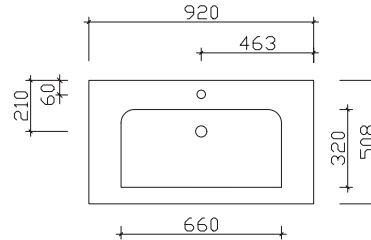

optiwhite

handles

A2 model
chrome gloss

Z1 model
chrome gloss

V2 model
Black matte

Due to differing door shapes/widths, the handle dimensions/lengths are permanently assigned.

product photos

BALTO

Washbasin overview

mineral marble washbasins

Width 644 mm **BL-MMWT57-640**

Width 920 mm **BL-MMWT 57-900**

Width 1230 mm **BL-MMWT 57-1210**

Width 1478 mm **BL-MMDWT 57-1460**

glass washbasins

Width 610 mm **BME015G61003**