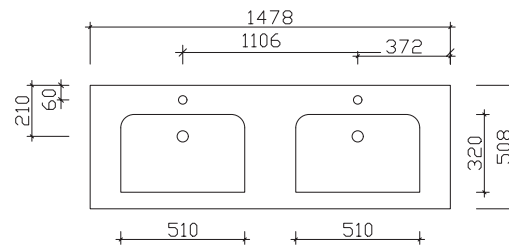

Washbasin overview

mineral marble washbasins

Width 644 mm **BL-MMWT57-640**

Width 920 mm **BL-MMWT 57-900**

Width 1230 mm **BL-MMWT 57-1210**

Width 1478 mm **BL-MMDWT 57-1460**

glass washbasins

Width 610 mm **BME015G61003**

width 900 mm **BME017G90003**

Width 1210 mm **BME017G12103**

Width 1460 mm **BMD017G14603**

mirror cabinet overview

BL-SPS 07

Mirror cabinet, incl. LED lighting in canopy

BL-SPS 16

mirror cabinet incl. canopy with in-built LED lighting