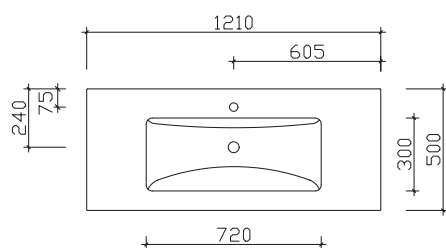

Washbasin overview

mineral marble washbasins

Width 644 mm **BL-MMWT57-640**

Width 920 mm **BL-MMWT 57-900**

Width 1230 mm **BL-MMWT 57-1210**

Width 1478 mm **BL-MMDWT 57-1460**

glass washbasins

Width 610 mm **BME015G61003**

width 900 mm **BME017G90003**

Width 1210 mm **BME017G12103**

Width 1460 mm **BMD017G14603**

mirror cabinet overview

BL-SPS 07

Mirror cabinet, incl. LED lighting in canopy

BL-SPS 16

mirror cabinet incl. canopy with in-built LED lighting